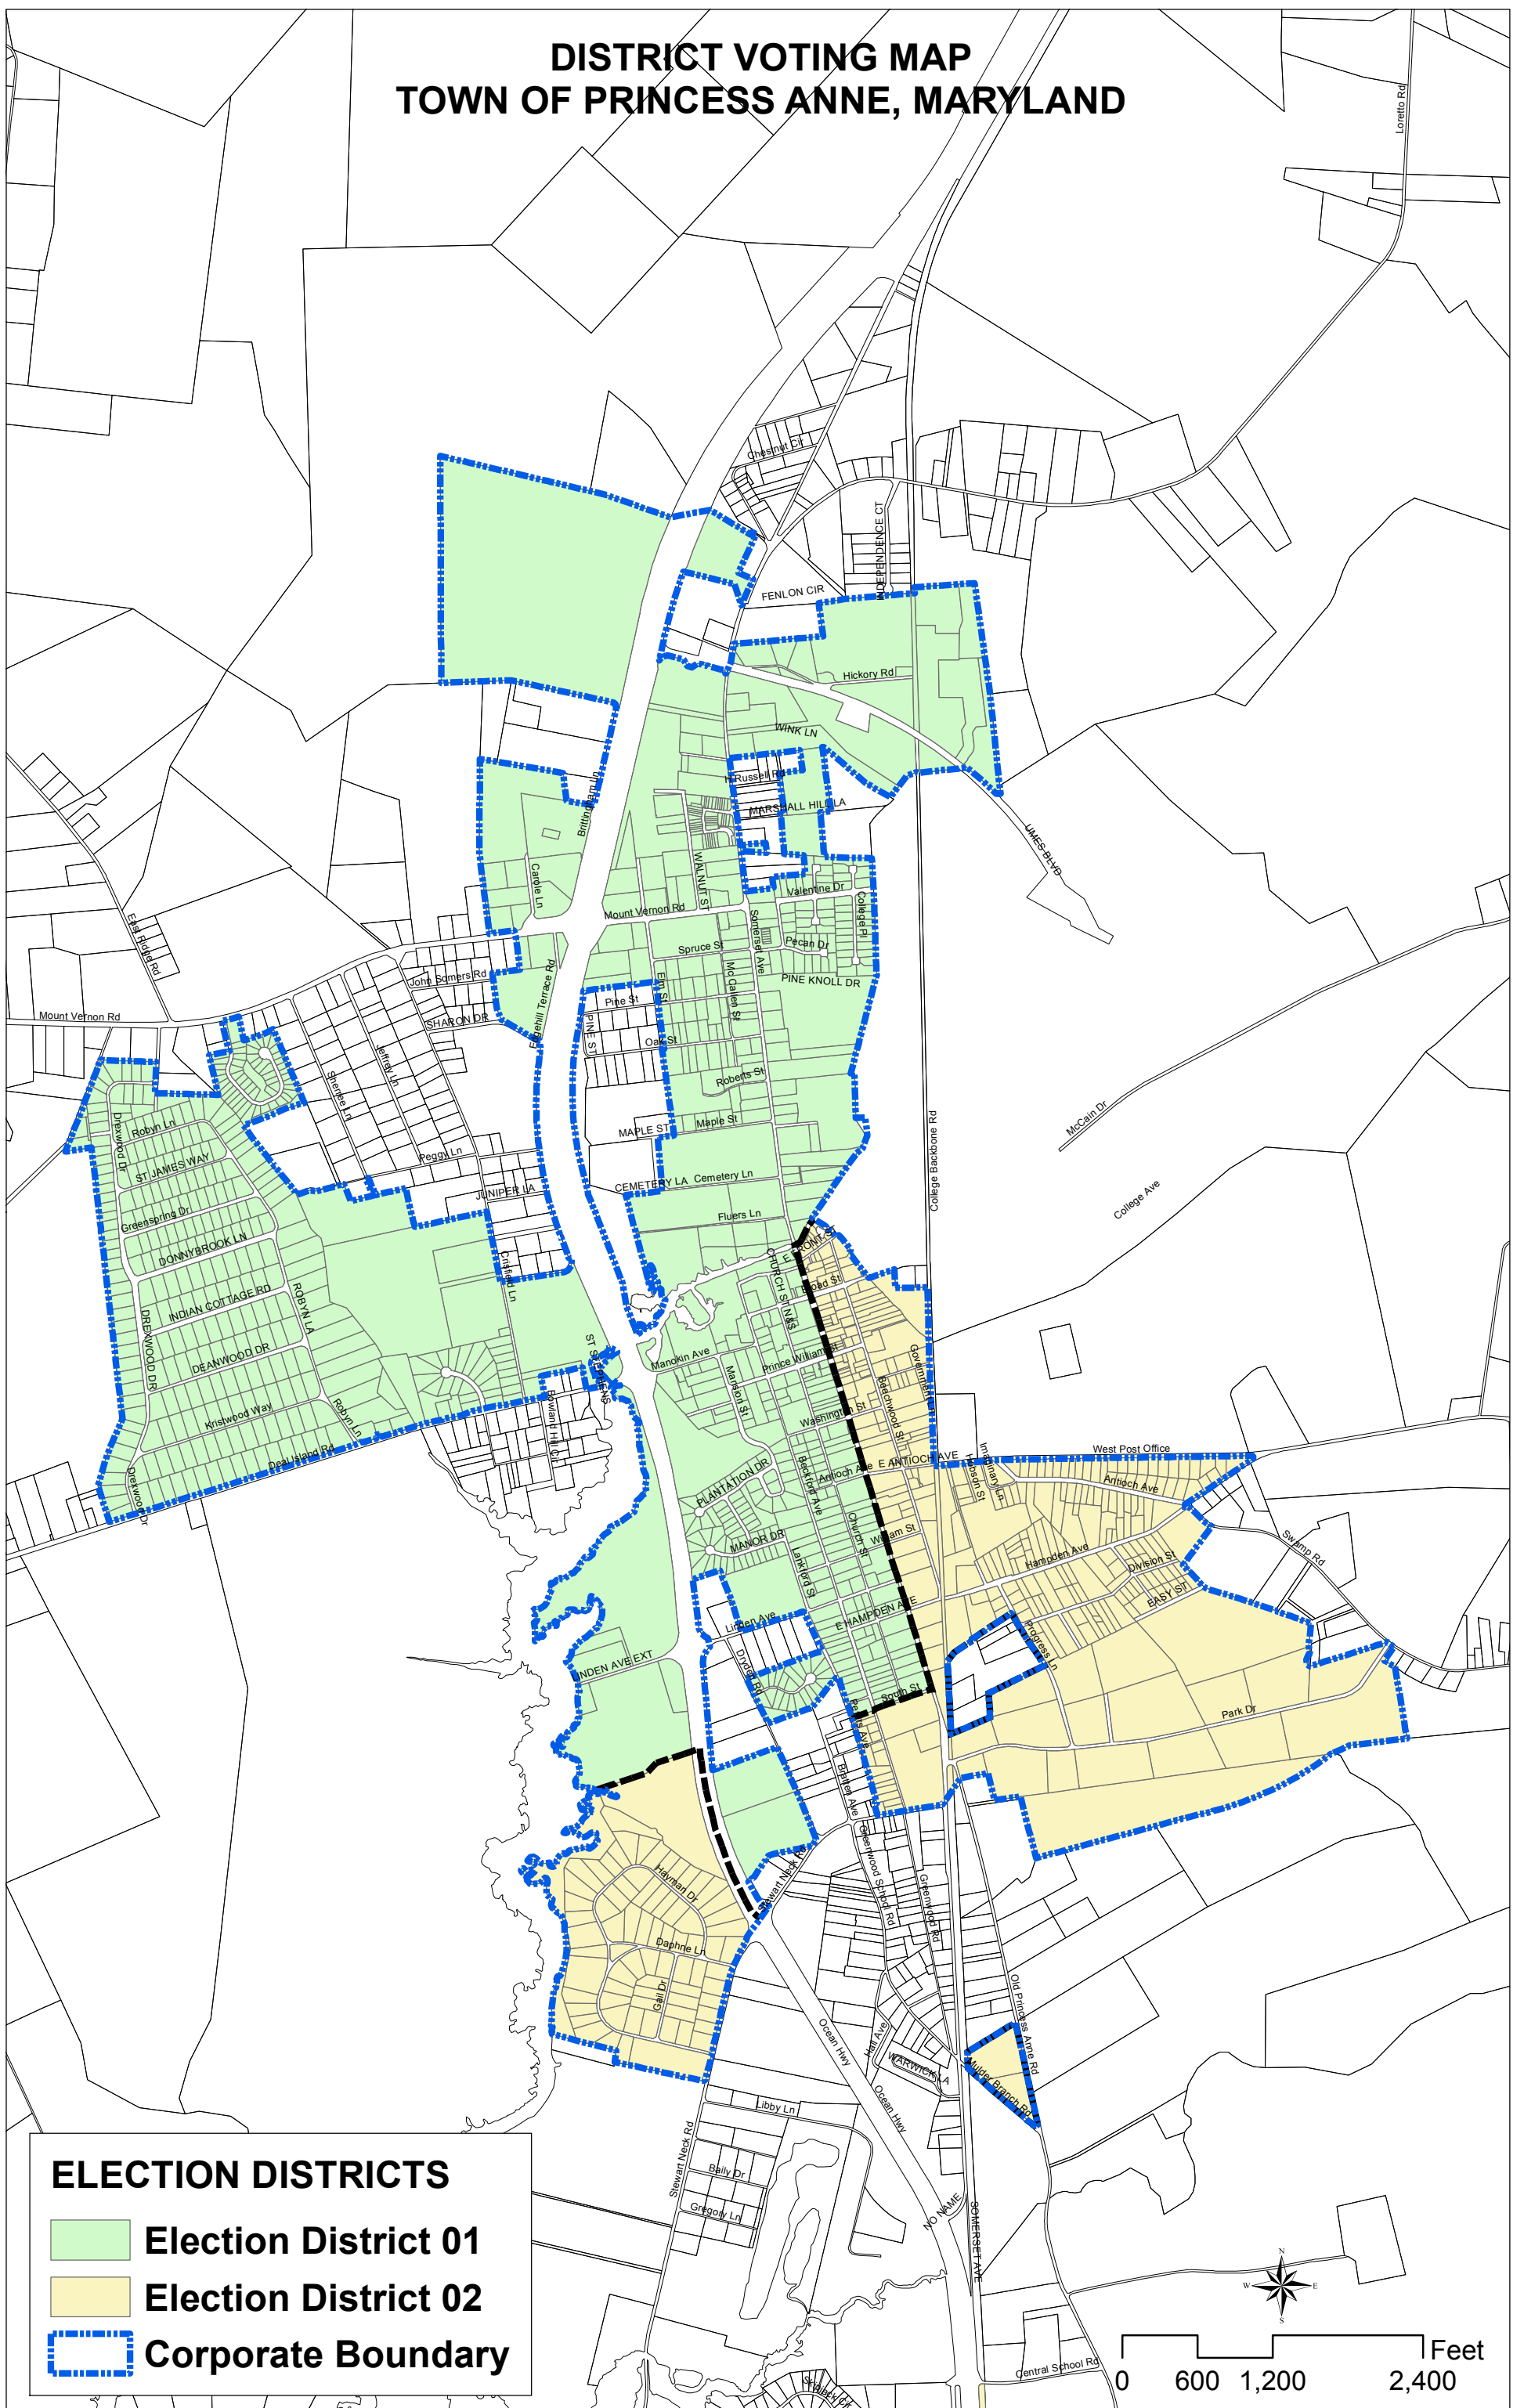

# DISTRICT VOTING MAP TOWN OF PRINCESS ANNE, MARYLAND

**ELECTION DISTRICTS**

- Election District 01
- Election District 02
- Corporate Boundary