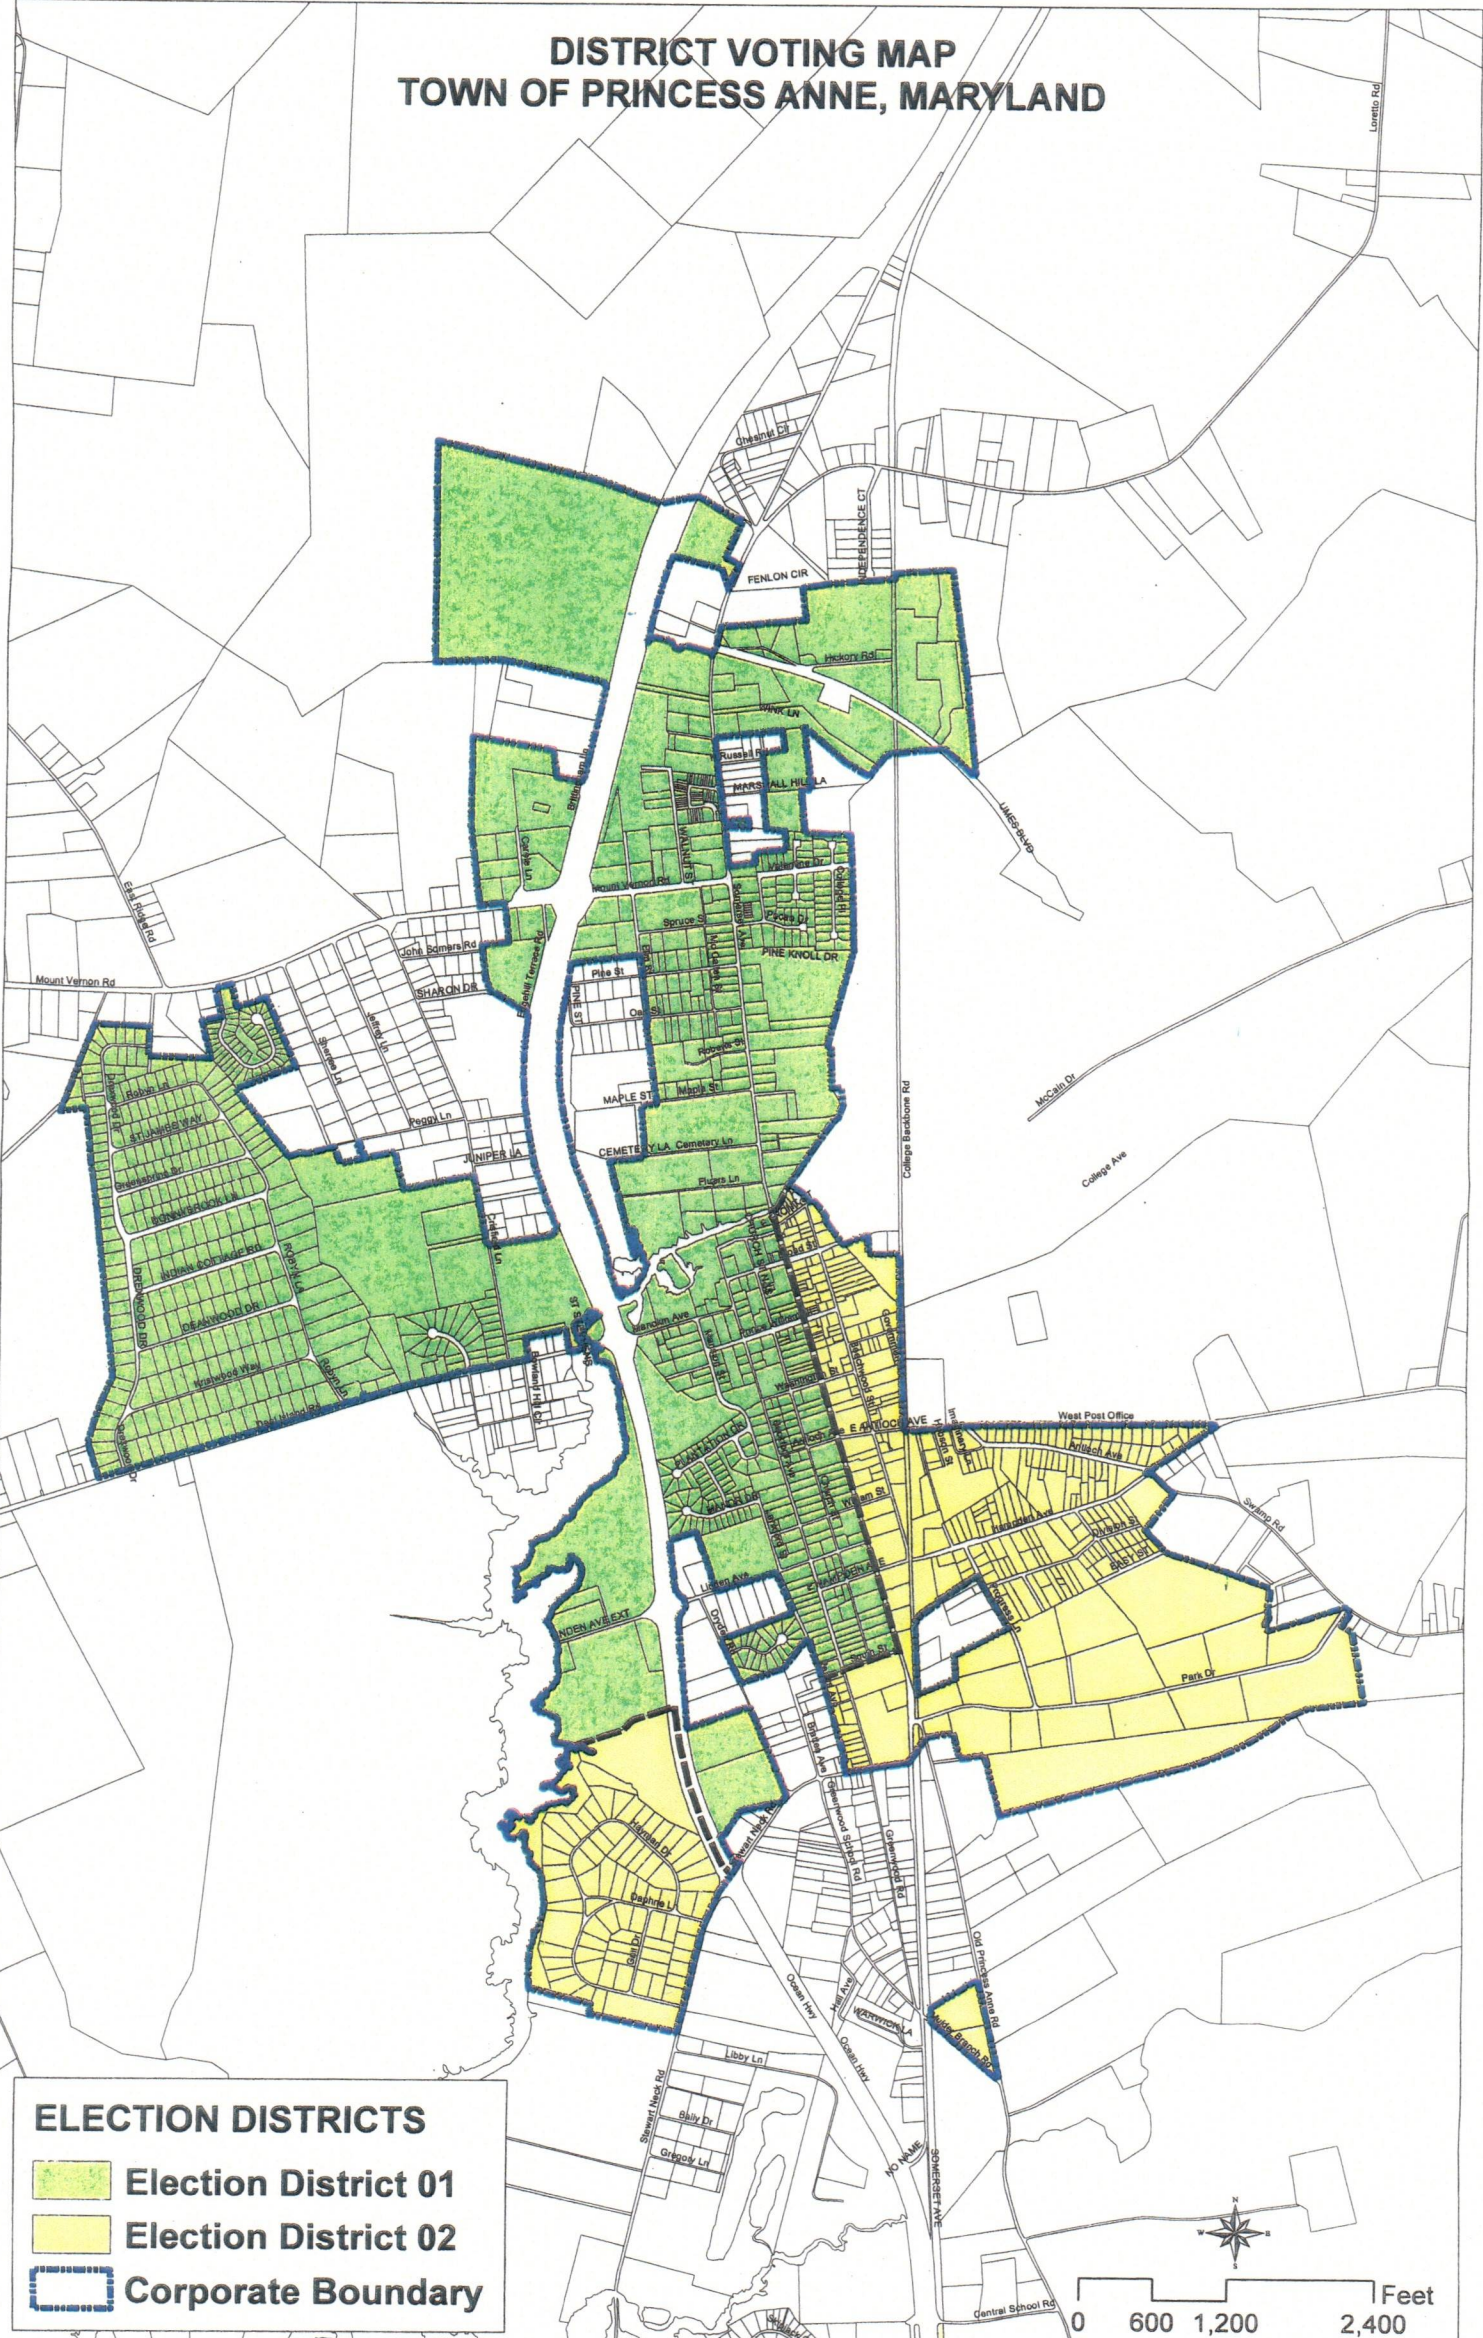

DISTRICT VOTING MAP TOWN OF PRINCESS ANNE, MARYLAND

ELECTION DISTRICTS

- Election District 01
- Election District 02
- Corporate Boundary